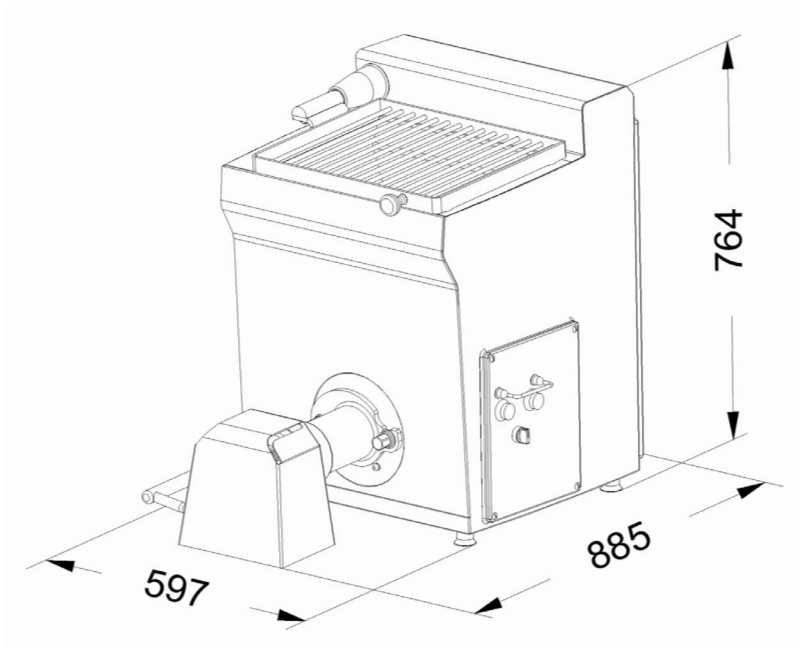

Model Ref	Napětí Tension	Motor Motor	Kapacita Theoretical debit	Násypka Hopper capacity	Ø Složení Ø Exit	Ø Otvorů Ø Grate	Hmotnost Weight
TX 98 auto	TRI, 400V, 50 HZ	4CV (3 Kw)	600 Kg/h	25 kg	98 mm	Ø 5 mm	105 Kg
TX 32 auto	TRI, 400V, 50 HZ	4CV (3,3 Kw)	600 Kg/h	25 kg	100 mm	Ø 5 mm	104 Kg

Pro více informací navštivte: dadaux.cz